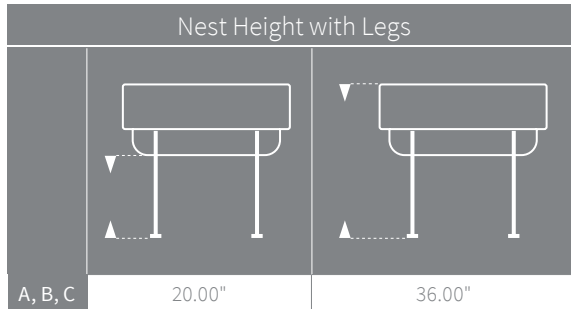

dimensions			soil capacity gals.	water capacity gals.	planter ref.#
A	Nest 18" x 36" Raised Planter	18.00" x 36.00"	13.03" x 31.34" / 9.05"	16.00"	13.21	6.67	A6249XX
B	Nest 22" x 44" Raised Planter	22.00" x 44.00"	17.22" x 39.27" / 9.05"	16.00"	22.80	12.25	A6251XX
C	Nest 30" x 48" Raised Planter	30.00" x 48.00"	25.24" x 42.96" / 9.06"	16.00"	40.15	18.49	A6271XX

Make sure to order mess-free drain couplings if you will be emptying water cavity on a delicate surface. See page 64.

QUICK SHIP COLORS - IN-STOCK AND READY TO SHIP